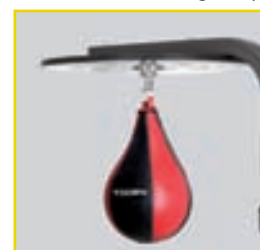

WBX70

WBX70 accessories

KIT-SACCOWBX-70

boxing bag kit

bracket+stabiliser+
fixing clamps

KIT-PALLAWBX-70

boxing speed ball kit

bracket+plate+ball-bearing swivel

Wall fixing also possible

Boxing bag and boxing
speed ball not included

WBX70 TECHNICAL DATA

Max user weight	120 Kg
Backrest size	420 x 285 x 50 mm
Armrest size	310 x 130 x 50 mm
Structure	square heavy-duty steel tubing 50x50x1.5 mm
Weight	37,5 Kg
Set up size	1335 x 985 x 2140 mm
Gross weight	40 Kg
Packing size	1450 x 430 x 175 mm
Compliances	CE EN ISO 20957-1